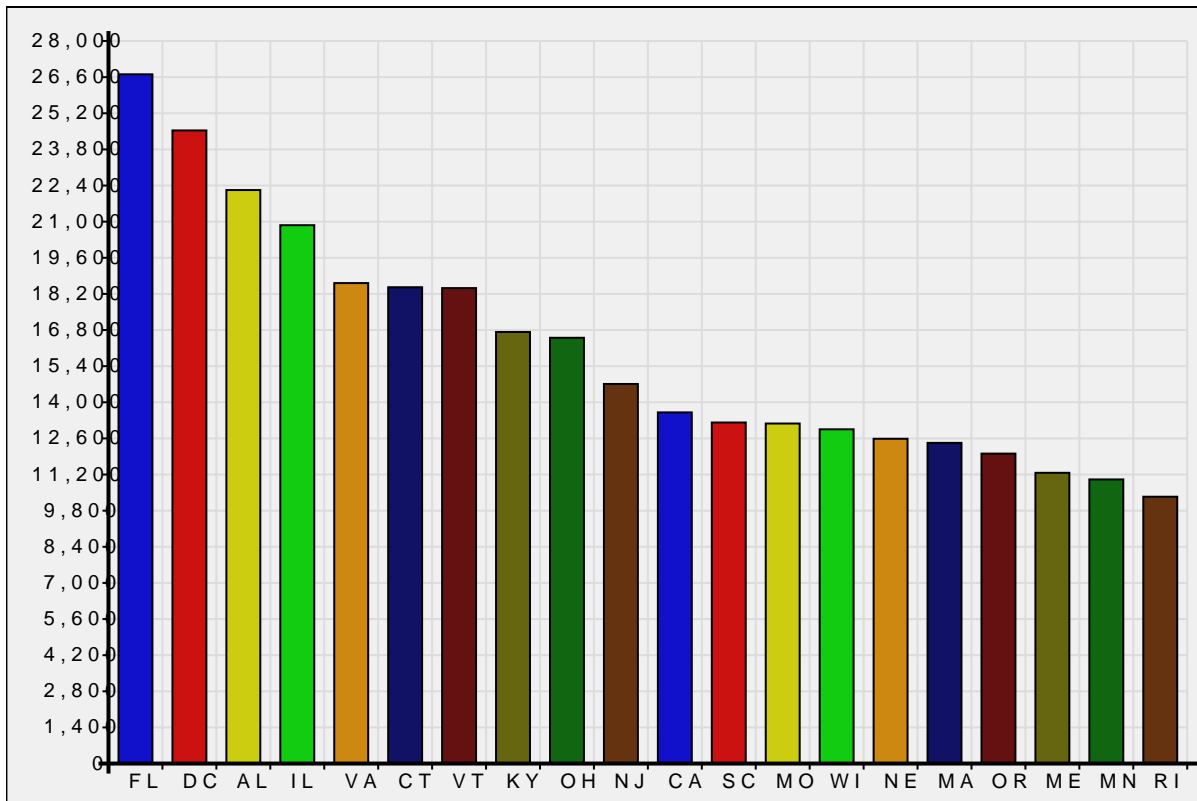

External SVG Graph Example

This example demonstrates graphing with SVG in a way that supports older browsers that do not support inline SVG. If using Internet Explorer prior to version 9 you would need an additional plugin to enable SVG support.

To be browser compatible, this chart really needs to be referenced in another report embedded in an object tag.

name total