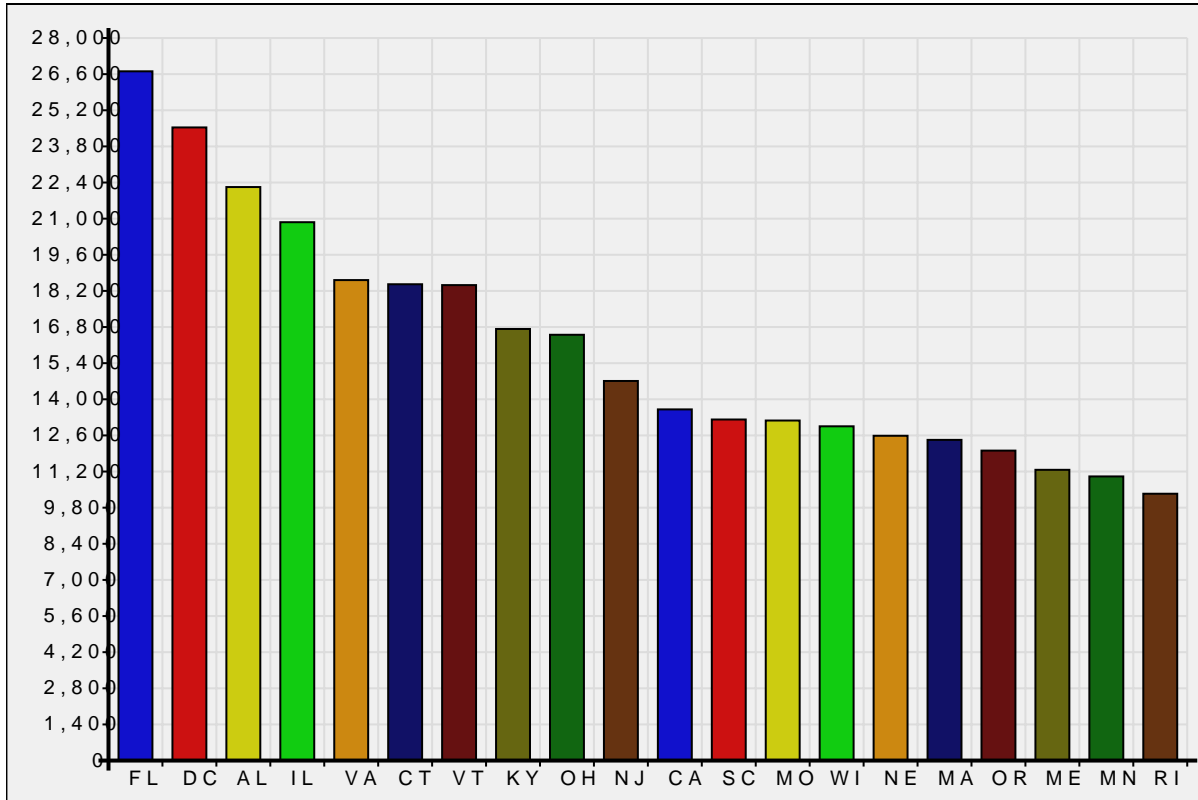

External SVG Graph Example

This example demonstrates graphing with SVG in a way that supports older browsers that do not support inline SVG. If using Internet Explorer prior to version 9 you would need an additional plugin to enable SVG support.

To be browser compatible, this chart really needs to be referenced in another report embedded in an object tag.

name total